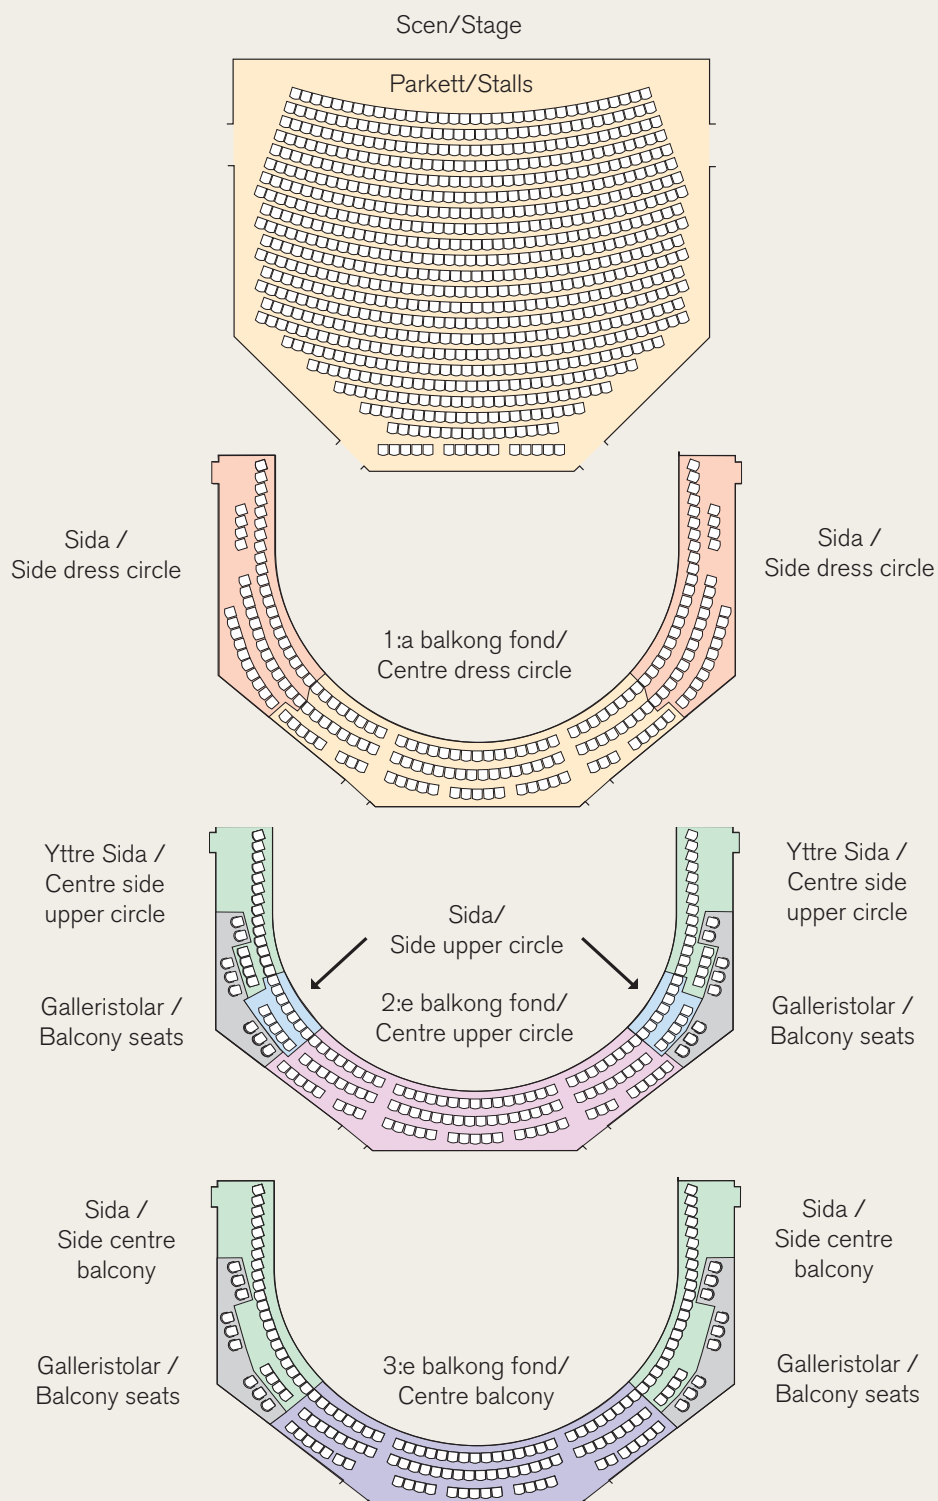

Salongsplan/Seating plan

Stora Scenen/Main Stage

GÖTEBORGSOPERAN